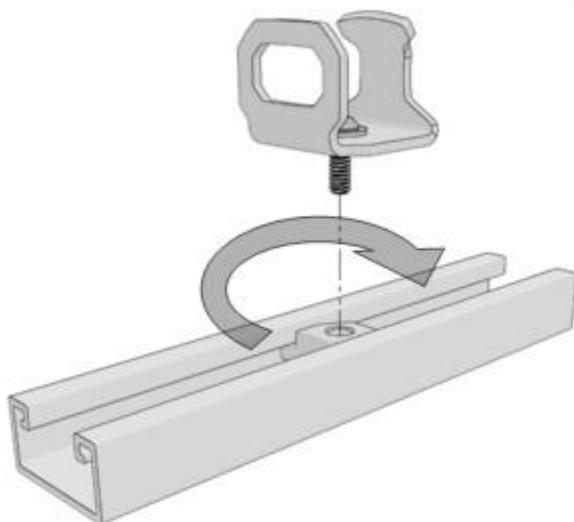

## 321152 STRAP HOOK INSTALLATION

1

2

**TIGHTEN BUTTON HEAD SCREW TO LOCK INPLACE.**

5/32" ALLEN KEY

3