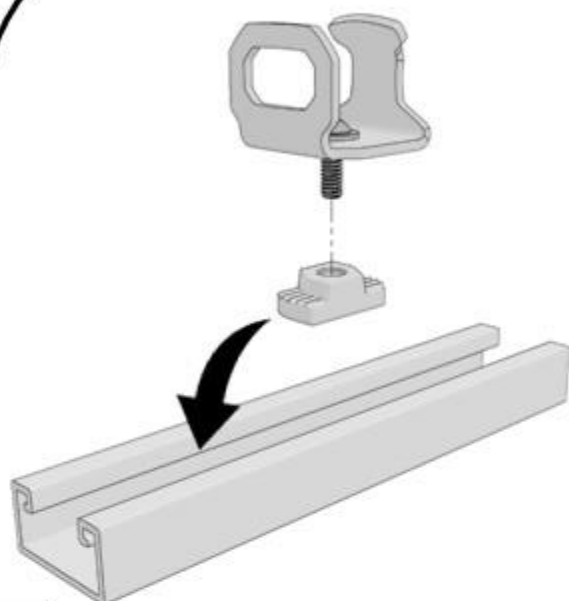

## 321152 STRAP HOOK INSTALLATION

1

2

**TIGHTEN BUTTON HEAD SCREW TO LOCK INPLACE.**

5/32" ALLEN KEY

3