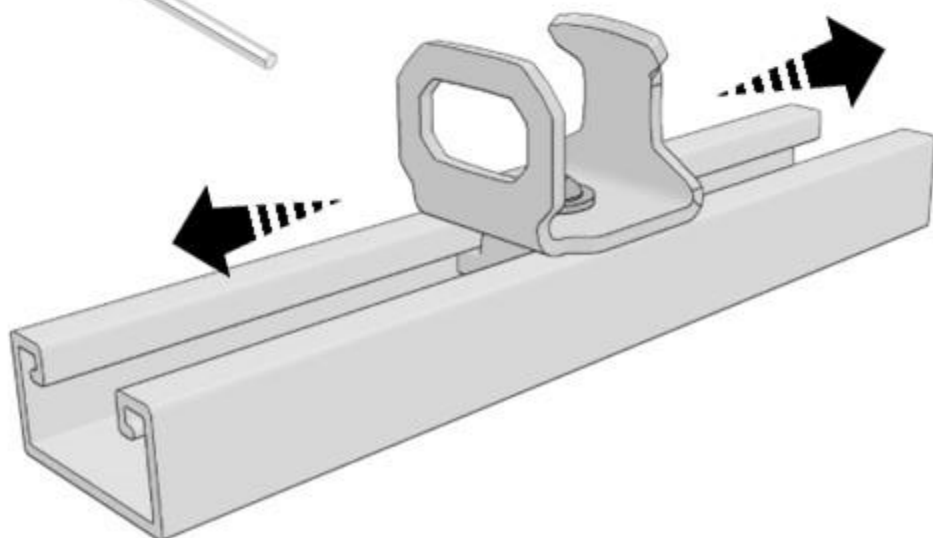

## 321152 STRAP HOOK INSTALLATION

1

2

**TIGHTEN BUTTON HEAD SCREW TO LOCK INPLACE.**

5/32" ALLEN KEY

3