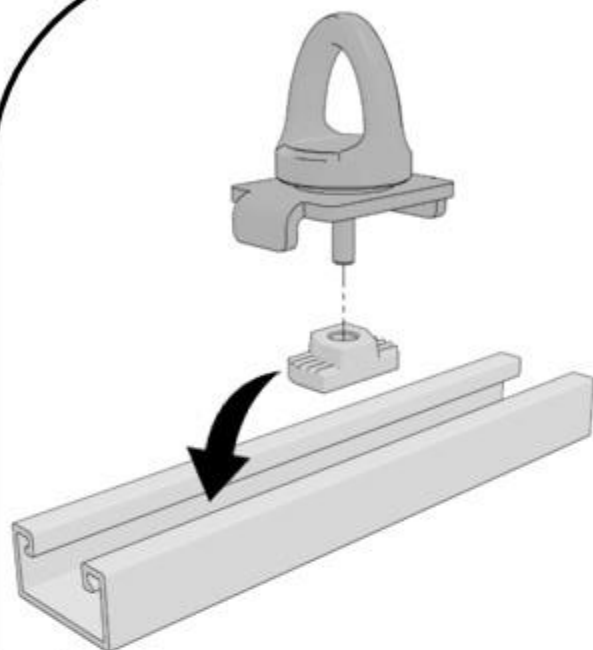

ApexOEM

321154 LOOP TIE DOWN INSTALLATION

1

2

TURN CENTER LOOP CLOCKWISE TO LOCK INPLACE.

3