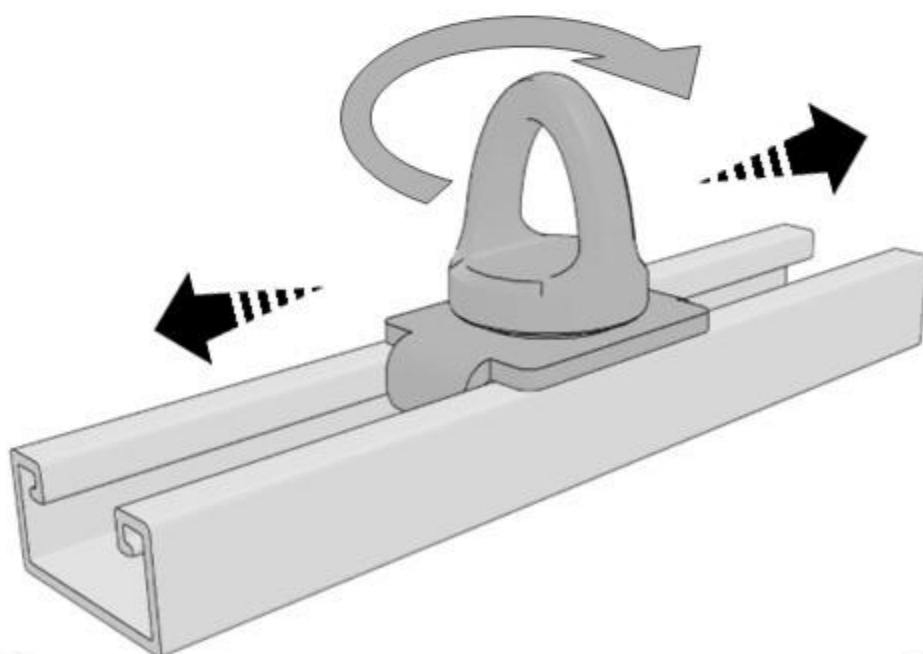

ApexOEM

321154 LOOP TIE DOWN INSTALLATION

1

2

TURN CENTER LOOP CLOCKWISE TO LOCK INPLACE.

3