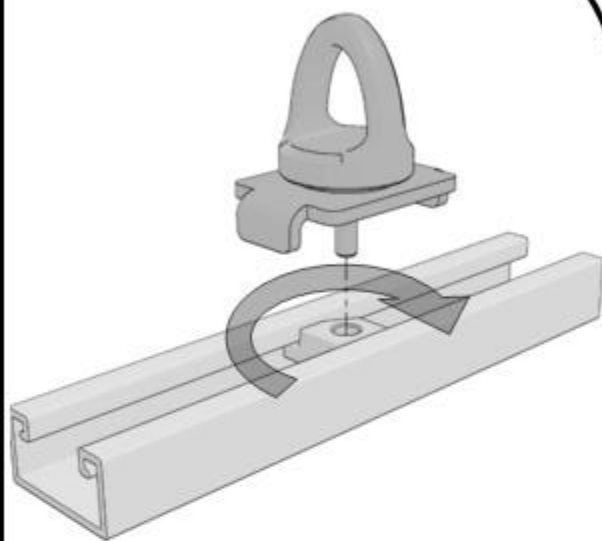

ApexOEM

321154 LOOP TIE DOWN INSTALLATION

1

2

TURN CENTER LOOP CLOCKWISE TO LOCK INPLACE.

3