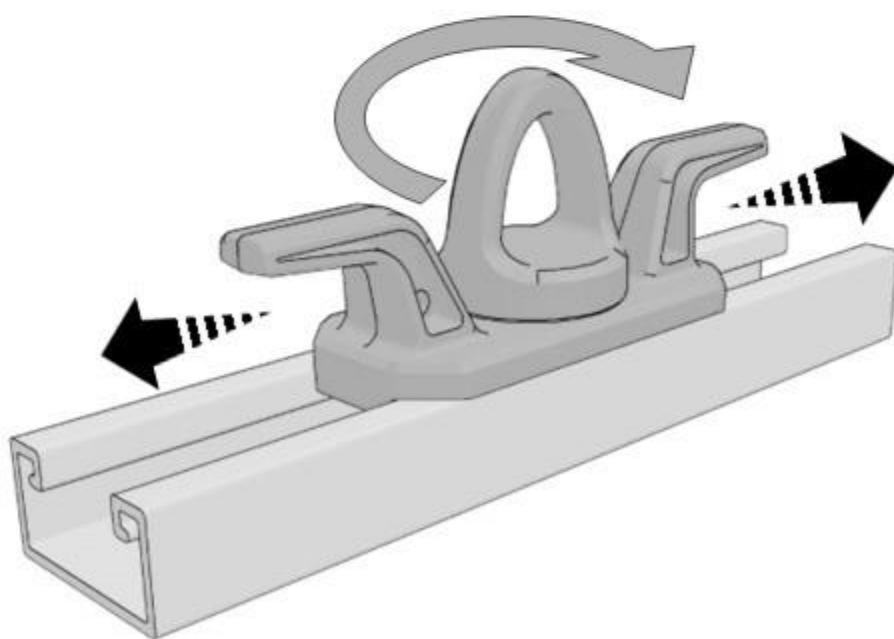

## 3219-300 RAIL TIE DOWN INSTALLATION

1

2

TURN CENTER LOOP CLOCKWISE TO LOCK INPLACE.

3