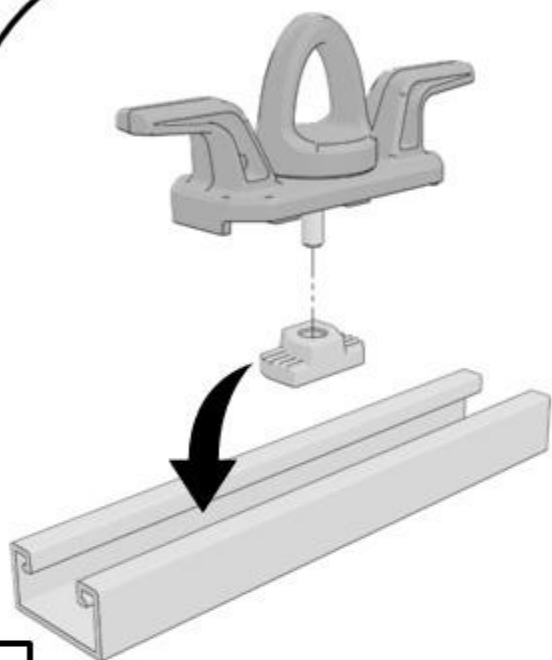

## 3219-300 RAIL TIE DOWN INSTALLATION

1

2

TURN CENTER LOOP CLOCKWISE TO LOCK INPLACE.

3