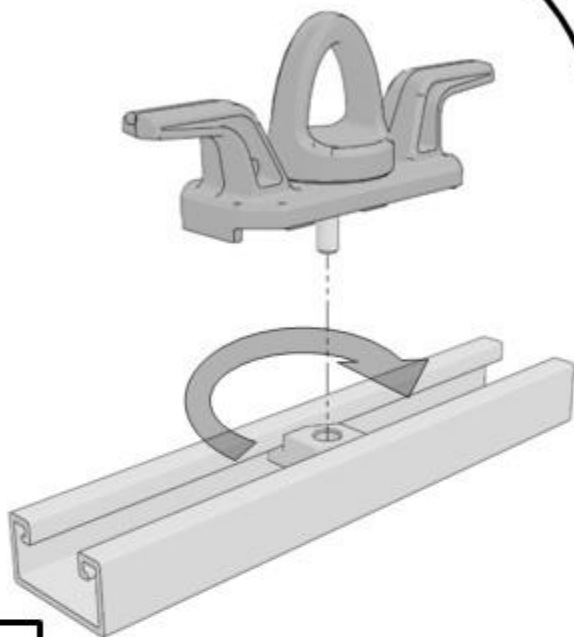

## 3219-300 RAIL TIE DOWN INSTALLATION

1

2

TURN CENTER LOOP CLOCKWISE TO LOCK INPLACE.

3