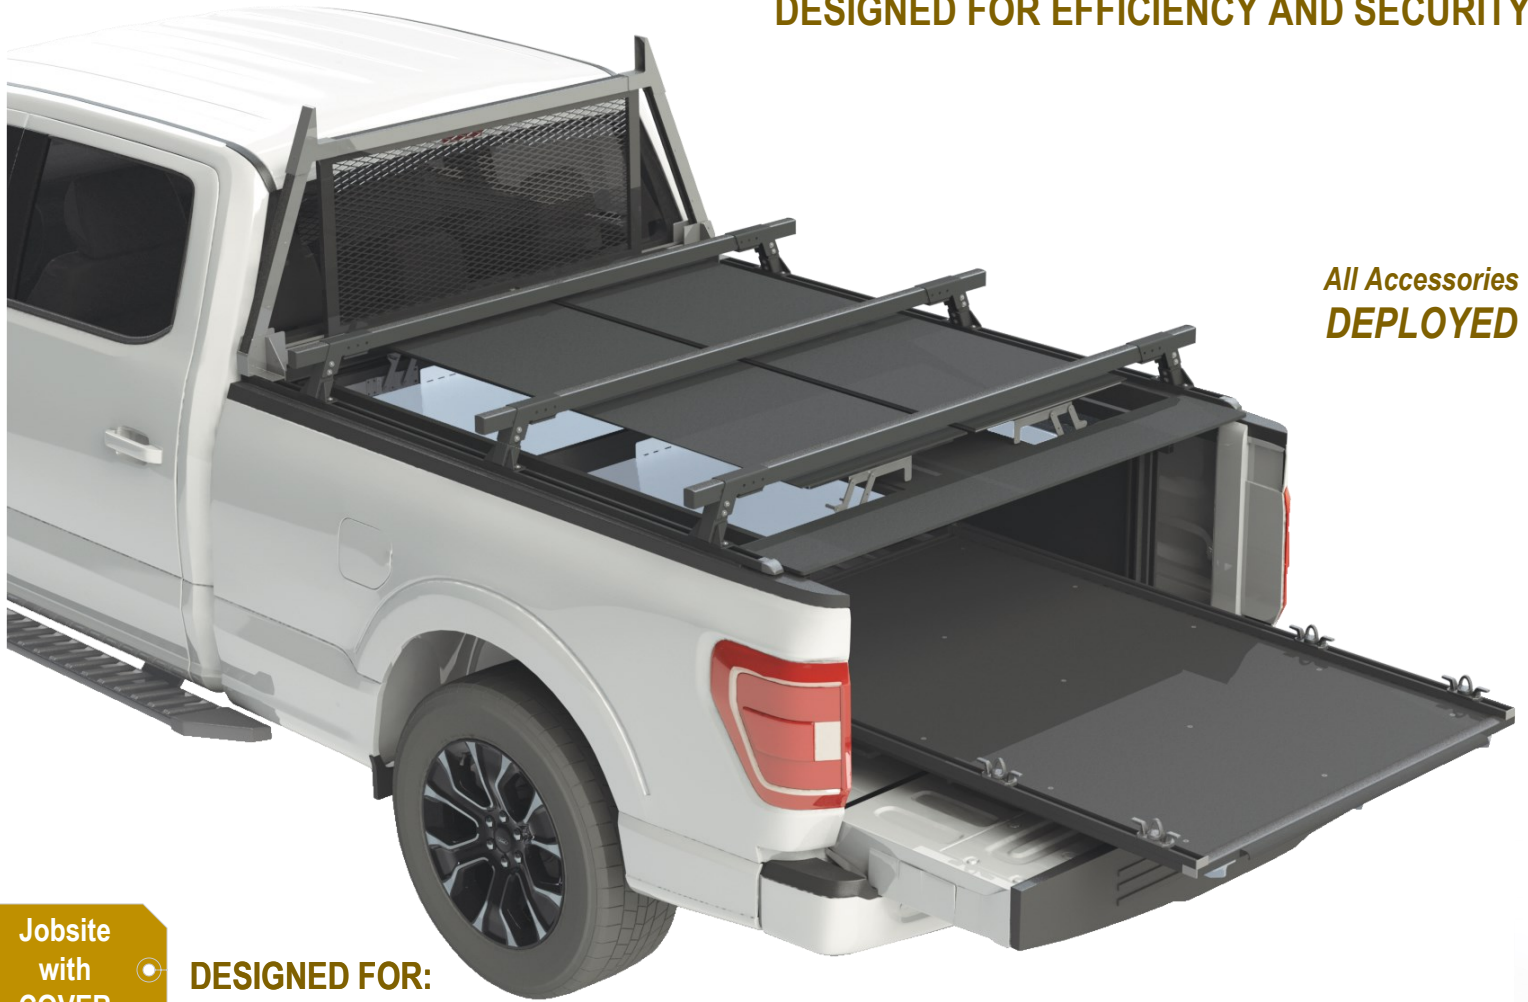

# Jobsite Series Truck Bed Accessories

DESIGNED FOR EFFICIENCY AND SECURITY

All Accessories  
DEPLOYED

Jobsite  
with  
COVER

## DESIGNED FOR:

- Professional Handyman and Contractor
- Policeman, Fireman, Security Personal

### Standard Features:

- Clean Flat Cover w/Cabshield
- Cross Bars for Cargo/Ladder
- Tool Compartments
- 6000 Series Aluminum
- Corrosion Resistance
- Apex Bed Slide with:
  - Tie-down channels
  - 4 Tie-downs

# Jobsite Series Truck Bed Accessories

DESIGNED FOR EFFICIENCY AND SECURITY

All Accessories  
**STOWED**

Jobsite  
with  
COVER