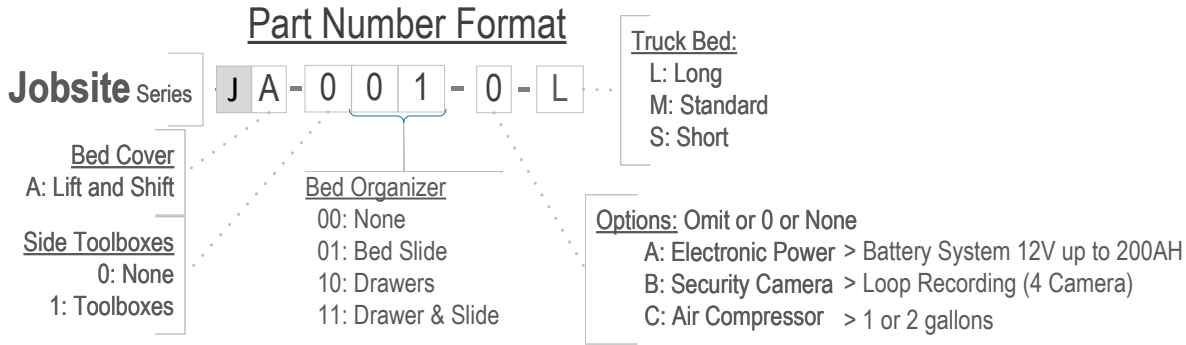

Jobsite Series Truck Bed Accessories

DESIGNED FOR EFFICIENCY AND SECURITY