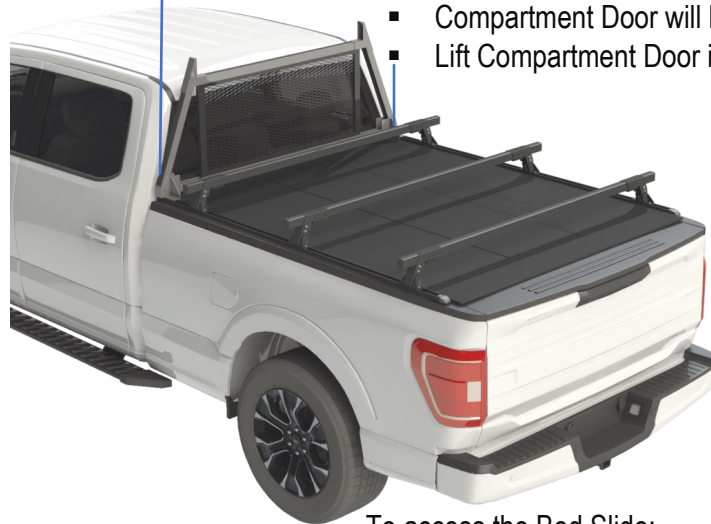

To access the Passenger Side Tool Compartment:

- Swipe your ID Tag at ... Driver Side
- Compartment Door will be unlocked
- Lift Compartment Door if necessary

To access the Bed Slide:

- Open Tailgate
- Swipe your ID Tag at ... Tailgate area
- Tailgate will be unlocked for 5 sec.