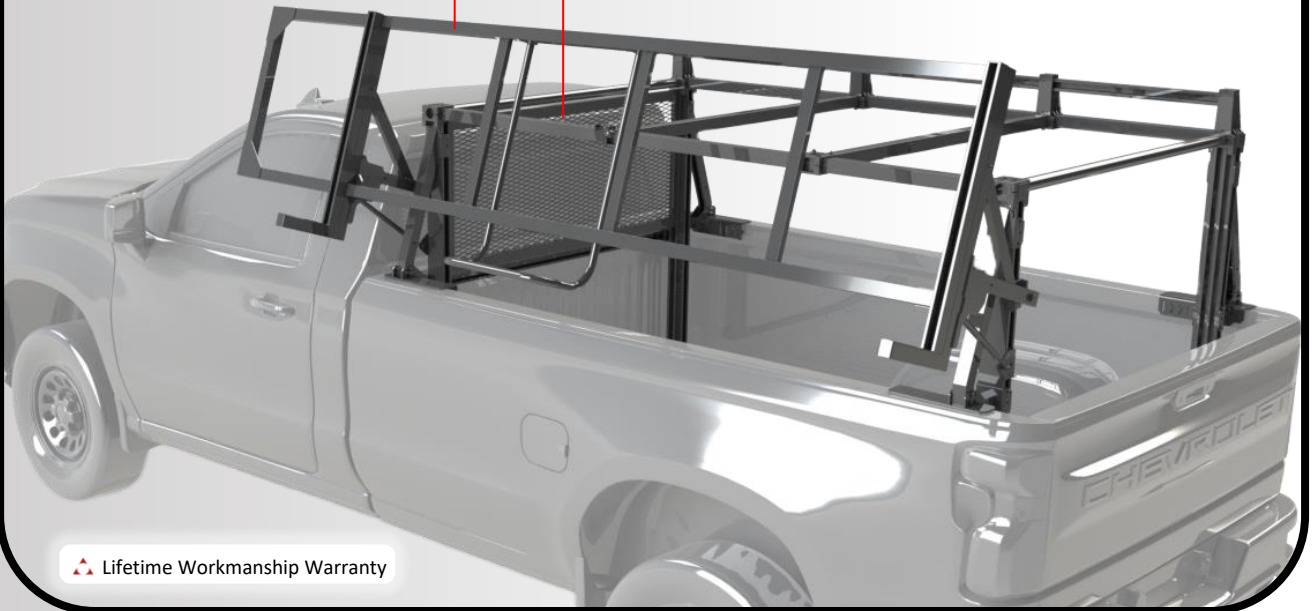

LOAD ASSIST CARGO RACK

for Full Size Trucks

▲ Aluminum construction with
Black powder coated finish

▲ Stainless steel
grab handle

▲ Stainless steel front and
rear tube for easy loading

▲ Expanded aluminum
Cab protector

▲ 150 lbs Load assist capacity

▲ Lifetime Workmanship Warranty

The load assist cargo rack is a highly innovative and patented design that makes it easy and efficient to load and unload your cargo. Made from high-quality aluminum, this cargo rack is lightweight yet sturdy. With its assisted system, loading and unloading your cargo has never been easier. Drilling required.