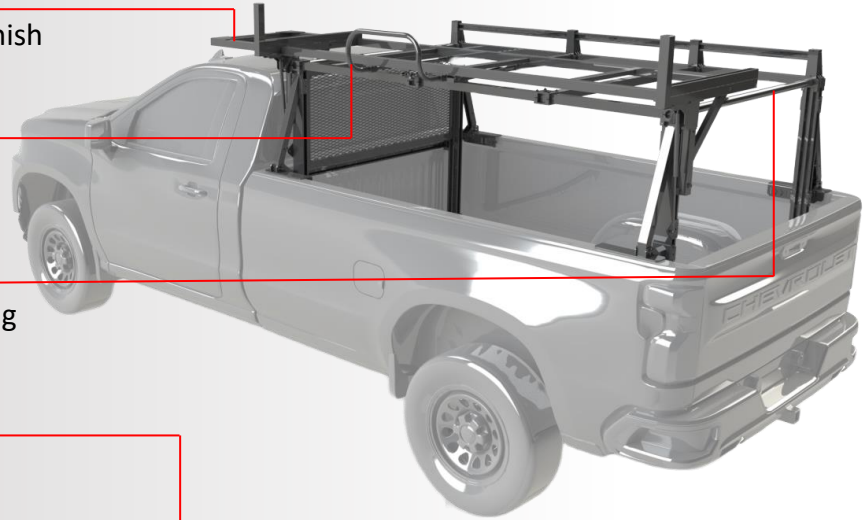

LOAD ASSIST CARGO RACK

for Full Size Trucks

▲ Aluminum construction with
Black powder coated finish

▲ Stainless steel
grab handle

▲ Stainless steel front and
rear tube for easy loading

▲ Expanded aluminum
Cab protector

▲ 150 lbs Load assist capacity

▲ Lifetime Workmanship Warranty

The load assist cargo rack is a highly innovative and patented design that makes it easy and efficient to load and unload your cargo. Made from high-quality aluminum, this cargo rack is lightweight yet sturdy. With its assisted system, loading and unloading your cargo has never been easier. Drilling required.