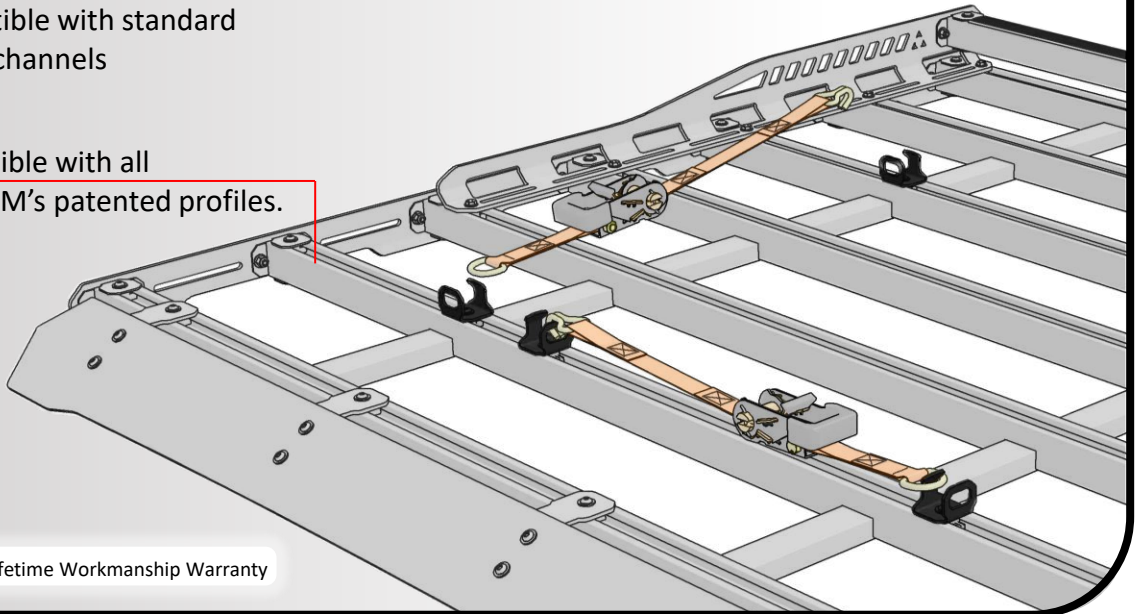

STRAP HOOKS

- ▲ 300 Series
Stainless steel hook
- ▲ Black powder coated
Finish
- ▲ Black Zinc plated
Hardware
- ▲ Die cast aluminum nut
With imbedded lock nut

- ▲ Compatible with standard
1-5/8" channels
- ▲ Compatible with all
ApexOEM's patented profiles.

▲ Lifetime Workmanship Warranty

Make securing your cargo a breeze with these easy-to-use ratchet strap tie down hooks. Quickly and easily attach and remove your straps thanks to the strong stainless steel hook and loop design. Featuring a black powder coated finish, these hooks are built for long-lasting performance.